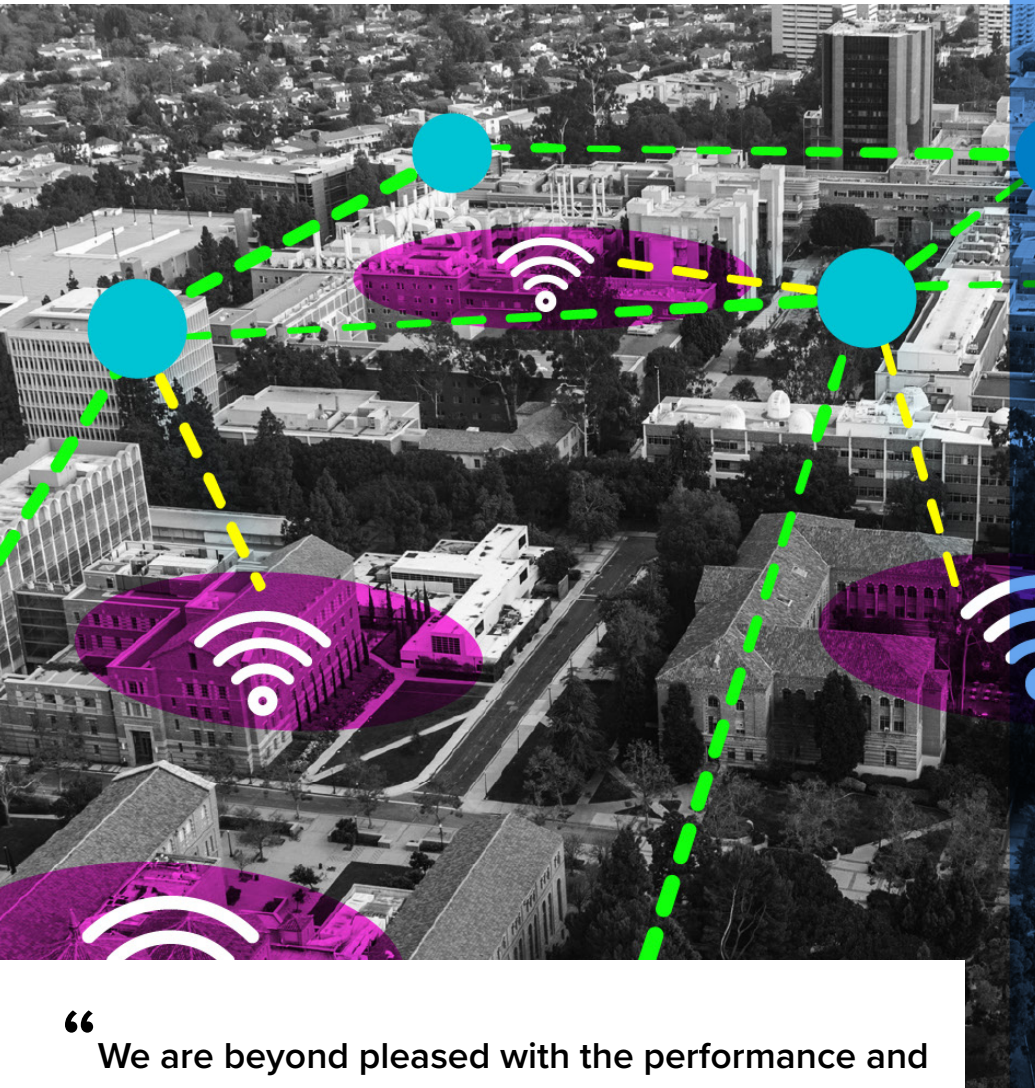

Blanket Large Areas with Blazing Fast Speeds

Outdoor XV2-2T
Wi-Fi 6 AP

“ We are beyond pleased with the performance and more importantly the coverage of the XV2-2T. For an ‘outdoor’ AP, it should be called a ‘go through anything AP’ as it is breaking down barriers in tough to reach locations to solve tough installation challenges.”